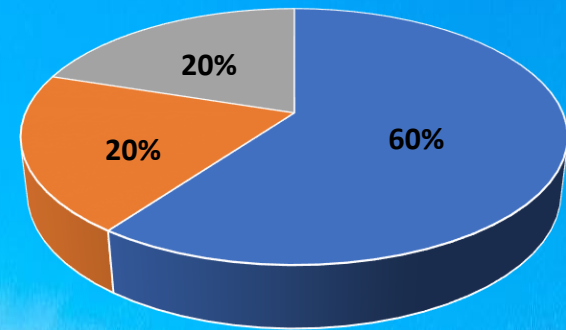

■ Report ■ Franchisee ■ Franchiser

DISTRICT WISE – 0.75 Lakh

*** One time Investment ***

What you get ?

Free Training

Free Software

Authorization Certificate

Commission Details

■ Report ■ Franchisee ■ Franchiser

ZIPCODE WISE – 0.25 Lakh

*** One time Investment ***

What you get ?

Free Training

Free Software

Authorization Certificate

Commission Details