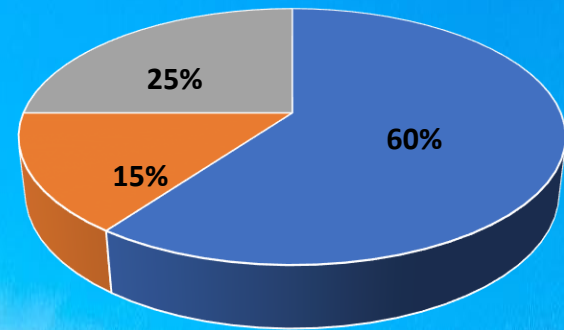

■ Report ■ Franchisee ■ Franchiser

ZIPCODE WISE – 0.25 Lakh

*** One time Investment ***

What you get ?

Free Training

Free Software

Authorization Certificate

Commission Details