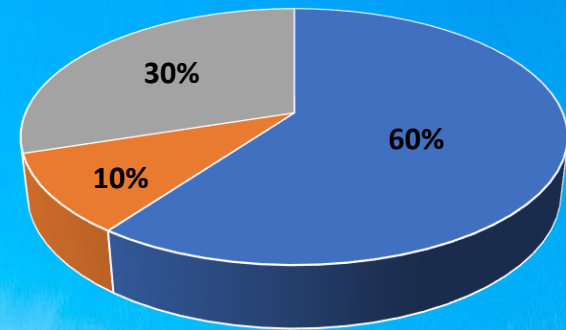

■ Report ■ Franchisee ■ Franchiser

CETRIFIED TRAINER – 0.1 Lakh

*** One time Investment ***

What you get ?

Free Training

Paid Software

Authorization Certificate

Commission Details