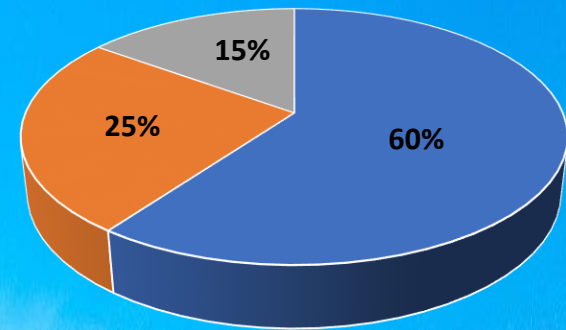

FRANCHISE DETAILS

STATE WISE – 1.5 Lakh

*** One time Investment ***

What you get ?

Free Training

Free Software

Authorization Certificate

Commission Details

■ Report ■ Franchisee ■ Franchiser

DISTRICT WISE – 0.75 Lakh

*** One time Investment ***

What you get ?

Free Training

Free Software

Authorization Certificate

Commission Details